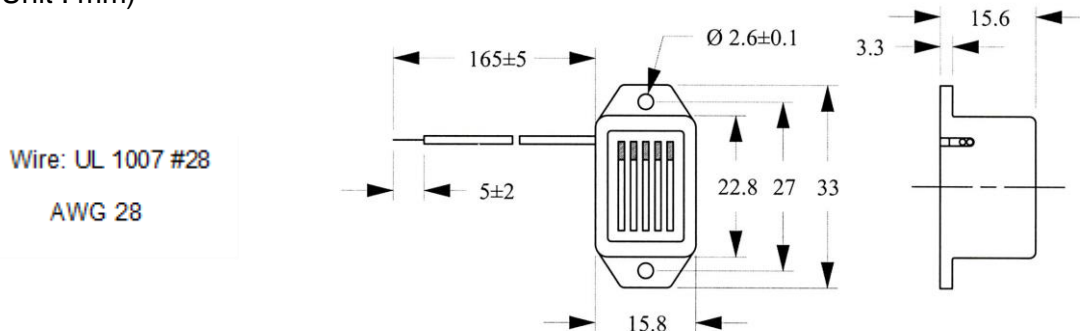

Miniatursummer EMS-24L Art.-Nr.: 197060L

Specification :

TYPE	UNIT	EMS-24L
Min. Sound Output at 30cm	dB	85
Rated Voltage	V _{DC}	24.0
Operating Voltage	V _{DC}	16~28
Resonant Frequency	Hz	400±100
Max. Current Consumption	mA	25
Tone nature		Continuous
Operating Temperature	°C	-20~+60
Storage Temperature	°C	-30~+70
Weight	g	8.5

Dimensions :

(Unit : mm)

Frequency response :